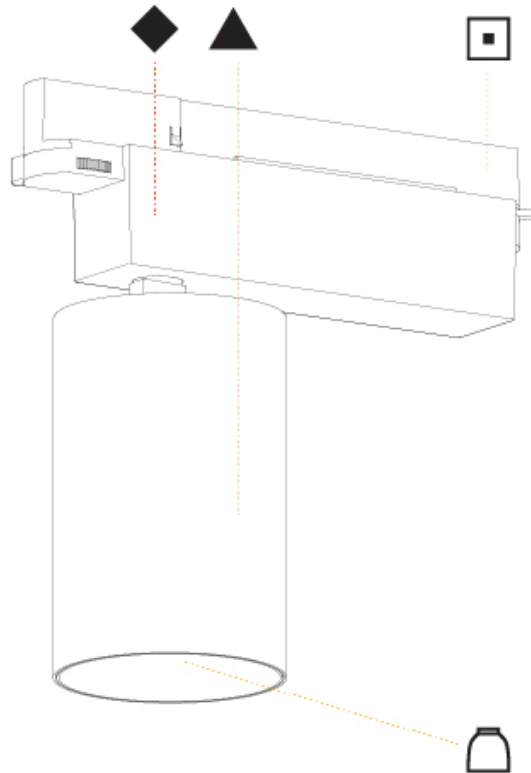

CENTRIQ 95 TRACK

A3T016-

PROJECT
TYPE
SPECIFIER
QUANTITY
DATE

A