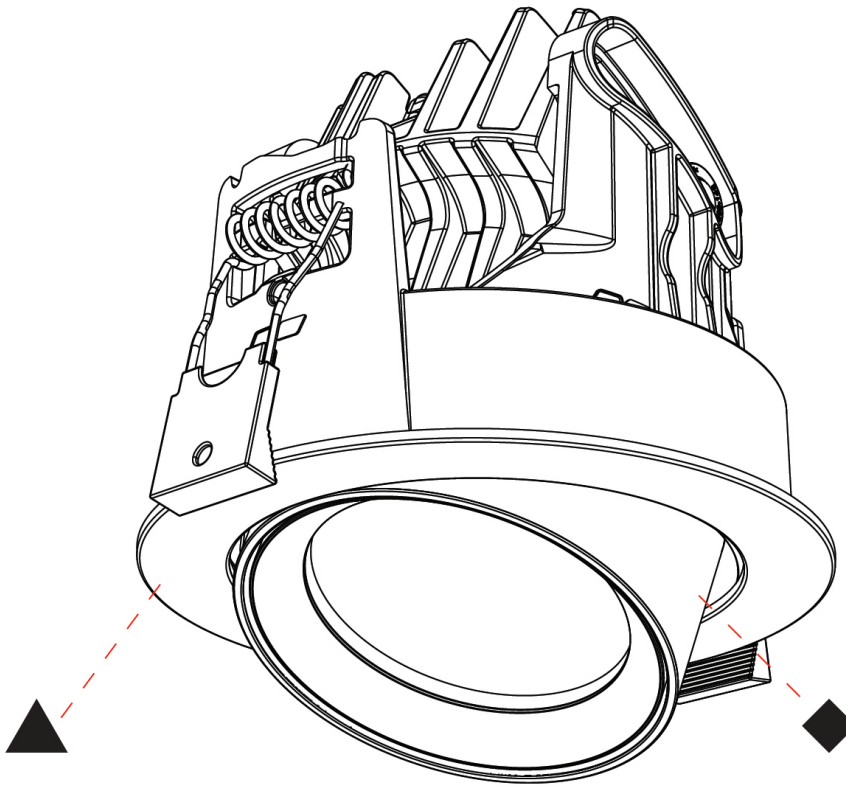

CENTRIQ ROUND ADJUSTABLE RECESSED

A35975-

PROJECT _____

TYPE _____

SPECIFIER _____

QUANTITY _____

DATE _____

A